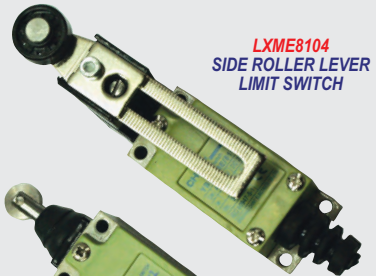

STAR DELTA STARTERS STEEL ENCLOSURE, PENDANT STATIONS, LIMIT & FOOT SWITCHES

STAR DELTA STARTERS - STEEL ENCLOSED

Part Number	415V KW	Stop/Start	Isolator & Ammeter	UNIT PRICE <small>(excl. VAT)</small>
SDSE7.5kw CH	7.5 kw	Yes	Yes	R 2,168.00
SDSE11kw CH	11 kw	Yes	Yes	R 2,218.00
SDSE15kw CH	15 kw	Yes	Yes	R 2,229.00
SDSE18.5kw CH	18.5 kw	Yes	Yes	R 2,303.00
SDSE22kw CH	22 kw	Yes	Yes	R 2,506.00
SDSE30kw CH	30 kw	Yes	Yes	R 2,764.00
SDSE37kw CH	37 kw	Yes	Yes	R 4,270.00
SDSE45kw CH	45 kw	Yes	Yes	R 4,429.00
SDSE55kw CH	55 kw	Yes	Yes	R 4,615.00
SDSE75kw CH	75 kw	Yes	Yes	R 4,920.00
SDSE90kw CH	90 kw	Yes	Yes	R 7,850.00
SDSE110kw CH	100 kw	Yes	Yes	R 9,582.00
SDSE132kw CH	132 kw	Yes	Yes	R 11,753.00
SDSE160kw CH	160 kw	Yes	Yes	R 13,439.00
SDSE200kw CH	200 kw	Yes	Yes	R 14,534.00

SDSE
STAR DELTA STARTER

PENDANT STATIONS

Part Number	Operation	UNIT PRICE <small>(excl. VAT)</small>
NP3-1K	2 Positions Up/Down + Emergency Stop	R 194.00
NP3-1	2 Positions Up/Down	R 99.00
NP3-2K	4 Positions Up/Down/Left/Right + Emergency Stop	R 265.00
NP3-2	4 Positions Up/Down/Left/Right	R 162.00
NP3-3	6 Positions Up/Down/Left/Right/Forward/Backward	R 220.00
NP3-4	8 Positions Up/Down/Left/Right/Forward/Backward/Anti-Clockwise/Clockwise	R 277.00

NP3-1K
PENDANT STATION

LIMIT SWITCHES

Part Number	Type	UNIT PRICE <small>(excl. VAT)</small>
LXME8101	Spring Rod	R 135.00
LXME8104	Side Roller Lever	R 135.00
LXME8107	Adjustable Steel Rod Lever	R 135.00
LXME8108	Adjustable Side Roller Lever	R 135.00
LXME8111	Steel Plunger	R 135.00
LXME8112	Steel Roller Plunger	R 135.00
LXME8166	Spring Lever	R 135.00
LXME8169	Cat's Whisker	R 135.00

LXME8104
SIDE ROLLER LEVER
LIMIT SWITCH

LXME8111
STEEL PLUNGER
LIMIT SWITCH

FOOT SWITCHES

Part Number	Amp Rating	Voltage (V)	Auxiliary Contacts	UNIT PRICE <small>(excl. VAT)</small>
FS1	10 A	250 V	1 NO + 1 NC	R 98.00
FS2	10 A	250 V	1 NO + 1 NC	R 98.00
FS3	10 A	250 V	1 NO + 1 NC	R 122.00